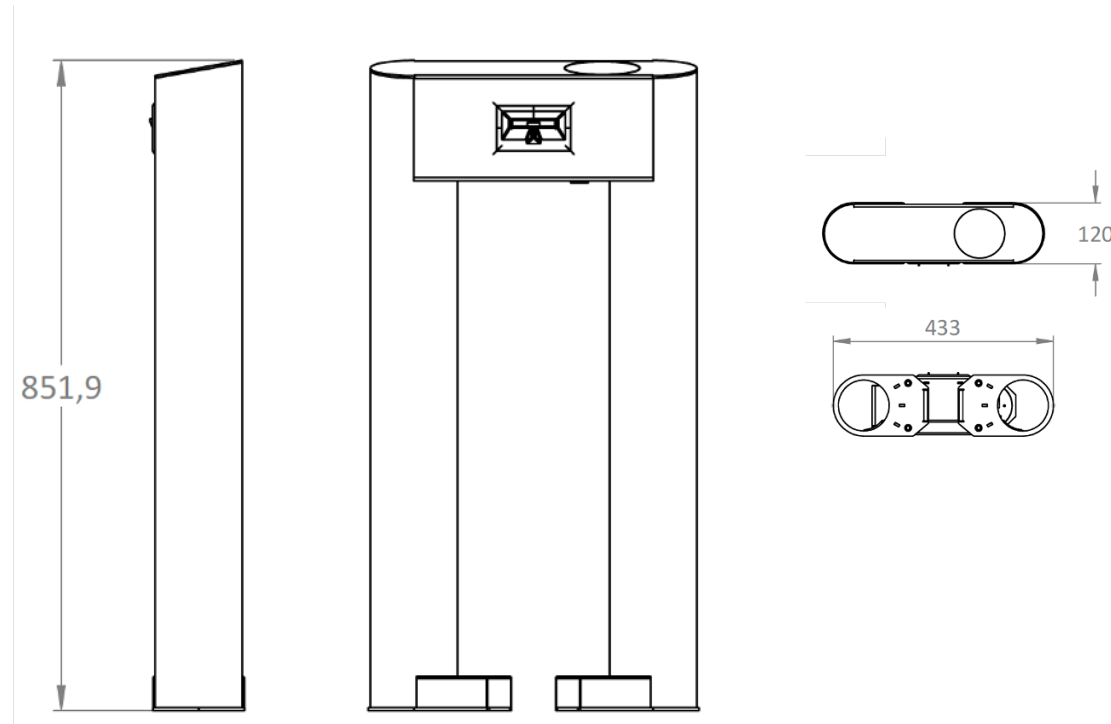

General

Type	Single
Levelling	No
Material	Steel
Base	Anchor frame
Colours	

Electronics

Communication	CAN BUS
Charging	42V
LEDs	RGB
Bicycle detection	Hall sensor
Sound	Yes
Humidity sensor	Yes
Temperature sensor	Yes

Interaction

RFID	Yes
App	Yes

Chumbador de 4 docas