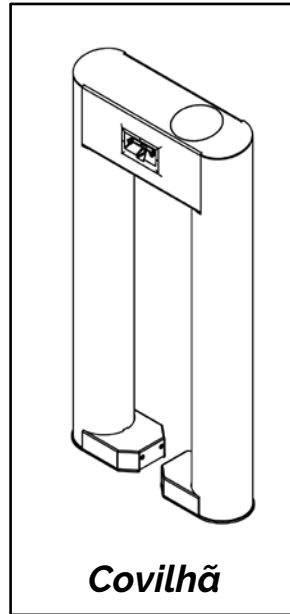

General

Type	Single
Levelling	No
Material	Steel
Base	Anchor frame
Colours	

Electronics

Communication	CAN BUS
Charging	42V
LEDs	RGB
Bicycle detection	Hall sensor
Sound	Yes
Humidity sensor	Yes
Temperature sensor	Yes

Interaction

RFID	Yes
App	Yes

Chumbador de 4 docas